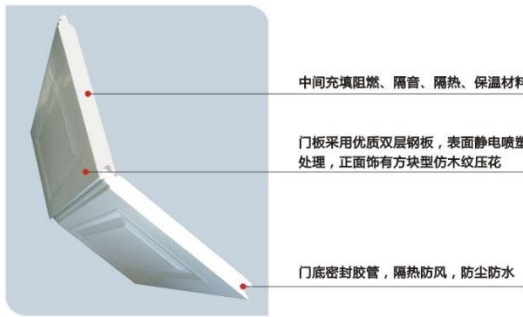

节省更多空间
分节提升车库门垂直开启，平铺在顶棚下面，根据这一设计原则为您节省了车库的内部空间。
适合所有车库类型
不管是垂直洞口、倾斜式洞口、半圆形洞口还是圆顶洞口，吉安达车库门完全可以与之相匹配。
增大了通车宽度
由于车库门完全安装在车库洞口后面，因此吉安达车库门几乎不占用两侧通车空间，这对车体较宽的箱式货车、卡车和越野车尤为重要。

中间充填阻燃、隔音、隔热、保温材料

门板采用优质双层钢板，表面静电喷塑处理，正面饰有方块型仿木纹压花

门底密封胶管，隔热防风，防尘防水

门板使用颜色：